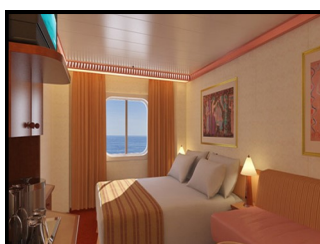

### **What Room Type Would You Like?**

**INTERIOR**  
From \$1249pp  
Per Twin Room

**OCEANVIEW**  
From \$1349pp  
Per Twin Room

**BALCONY**  
From \$1619pp  
Per Twin Room

**SUITE**  
From \$2249pp  
Per Twin Room