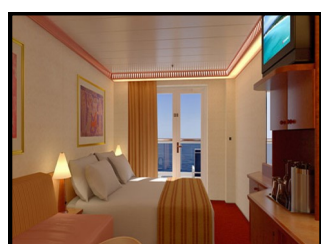

### **What Room Type Would You Like?**

**INTERIOR**  
From \$1249pp  
Per Twin Room

**OCEANVIEW**  
From \$1349pp  
Per Twin Room

**BALCONY**  
From \$1619pp  
Per Twin Room

**SUITE**  
From \$2249pp  
Per Twin Room